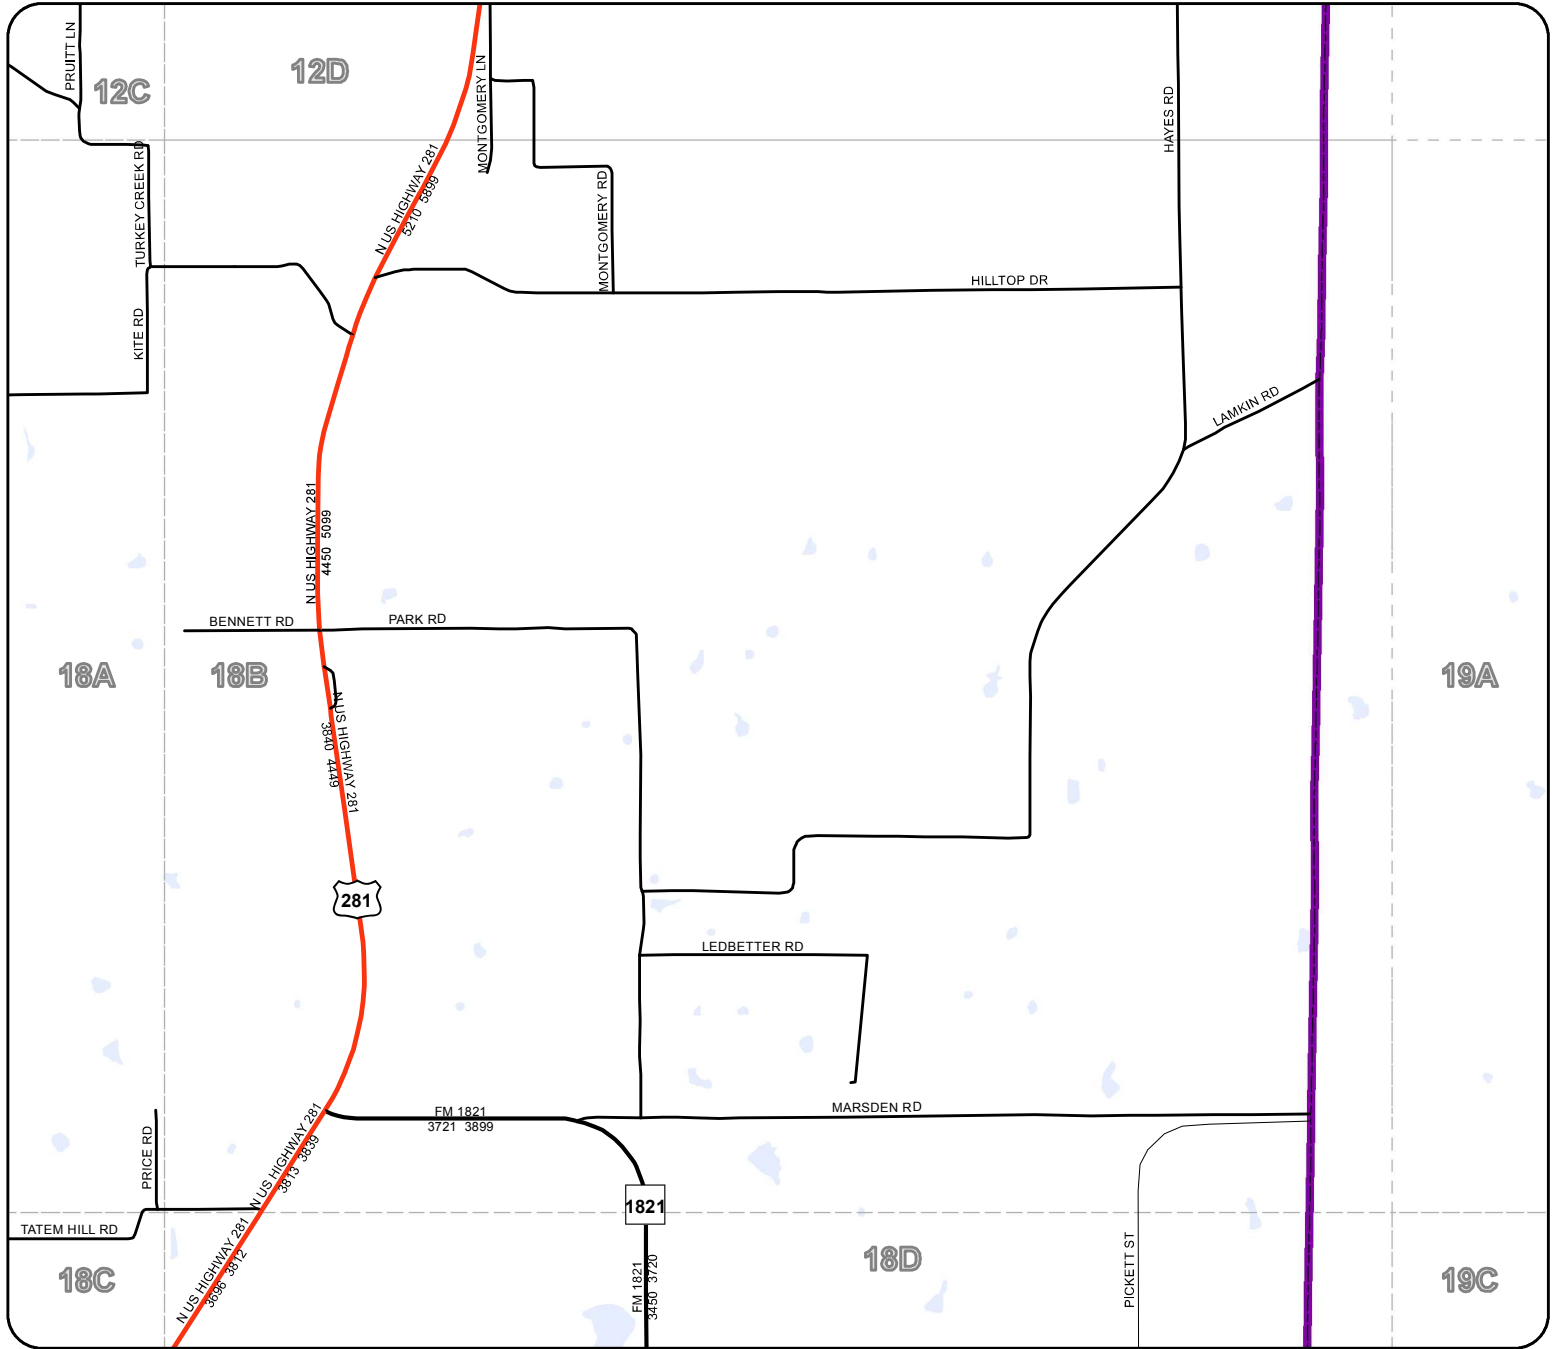

Palo Pinto County